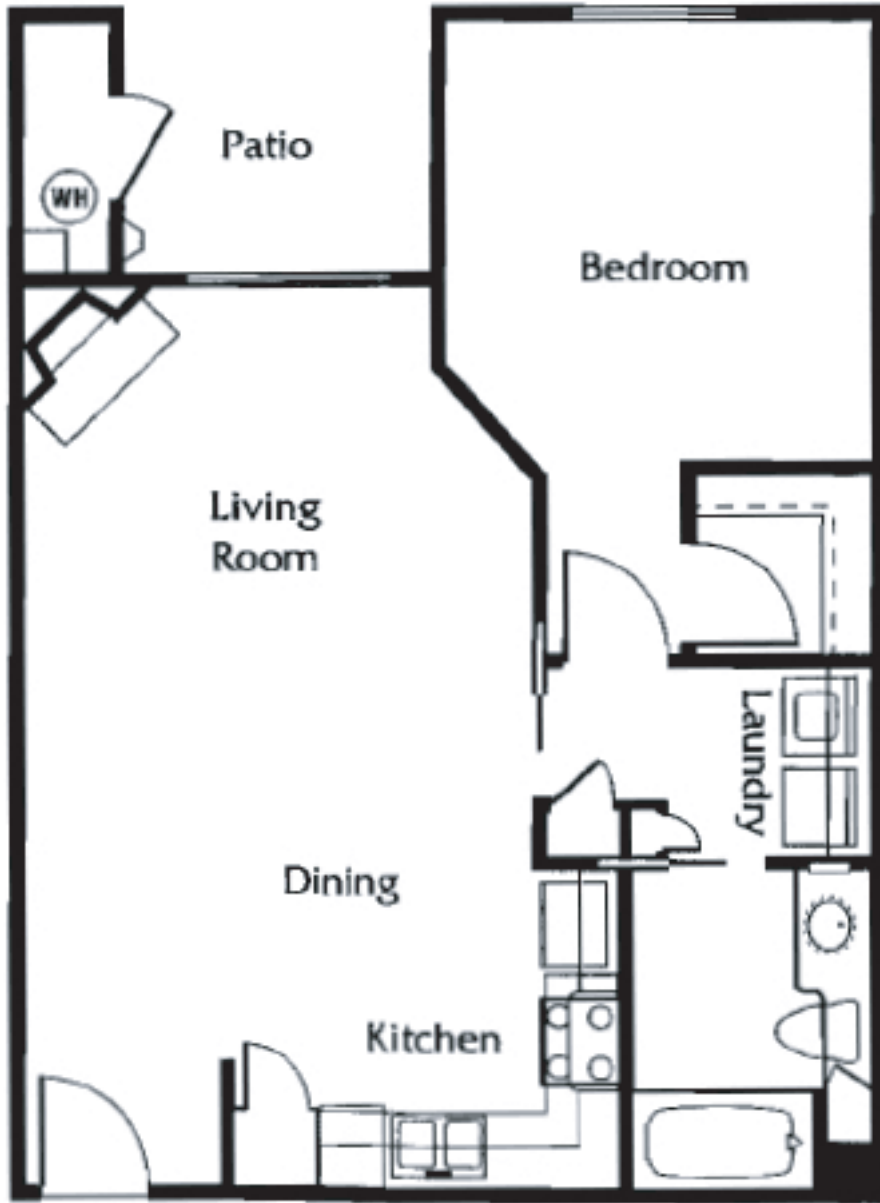

Hilltop
at Winchester Creek

Plan R2 
one bedroom / one bath

26900 Winchester Creek Ave., Murrieta, CA 92563 951-600-5900
www.hilltopatwinchestercreek.com