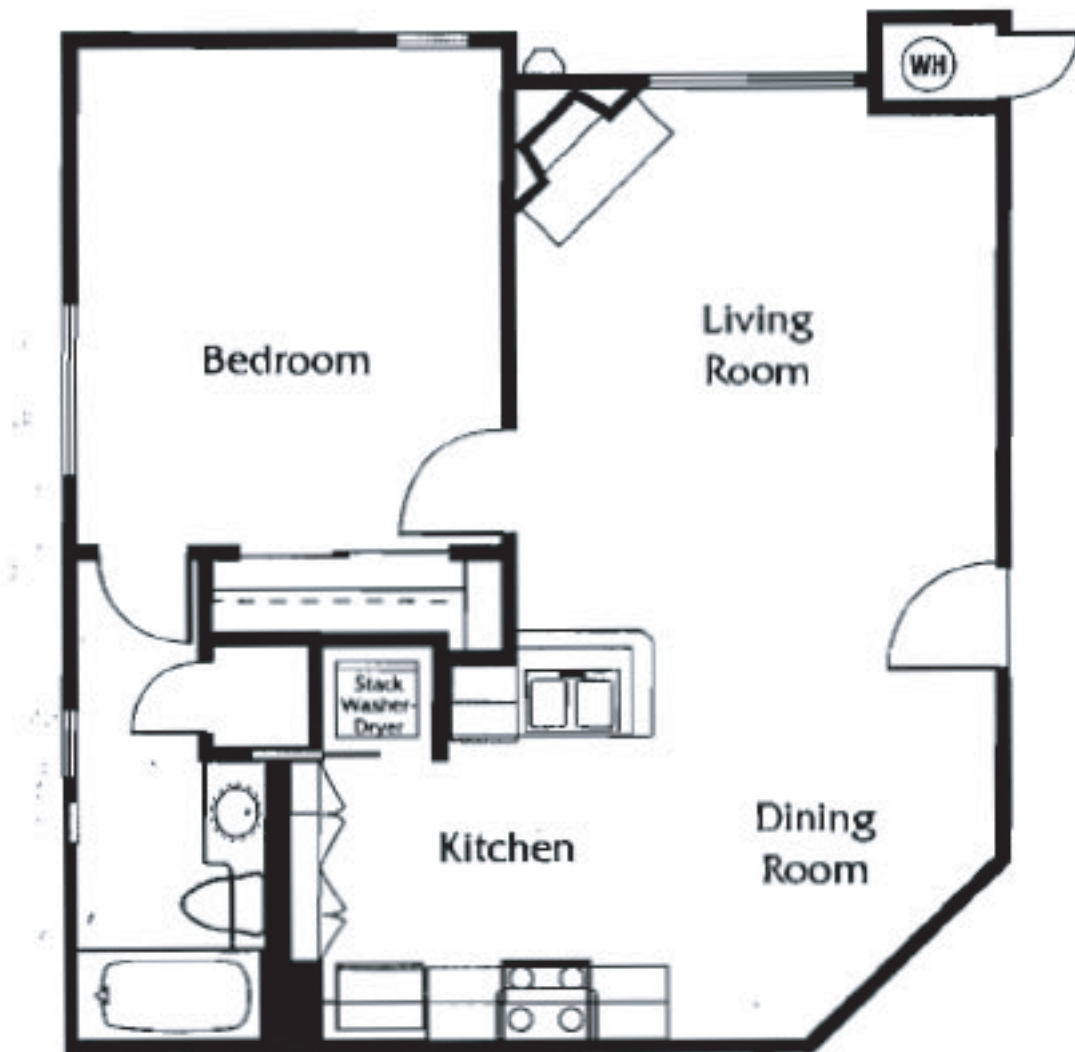

# Hilltop

at Winchester Creek

## Plan R1

one bedroom / one bath

26900 Winchester Creek Ave., Murrieta, CA 92563 951-600-5900  
[www.hilltopatwinchestercreek.com](http://www.hilltopatwinchestercreek.com)